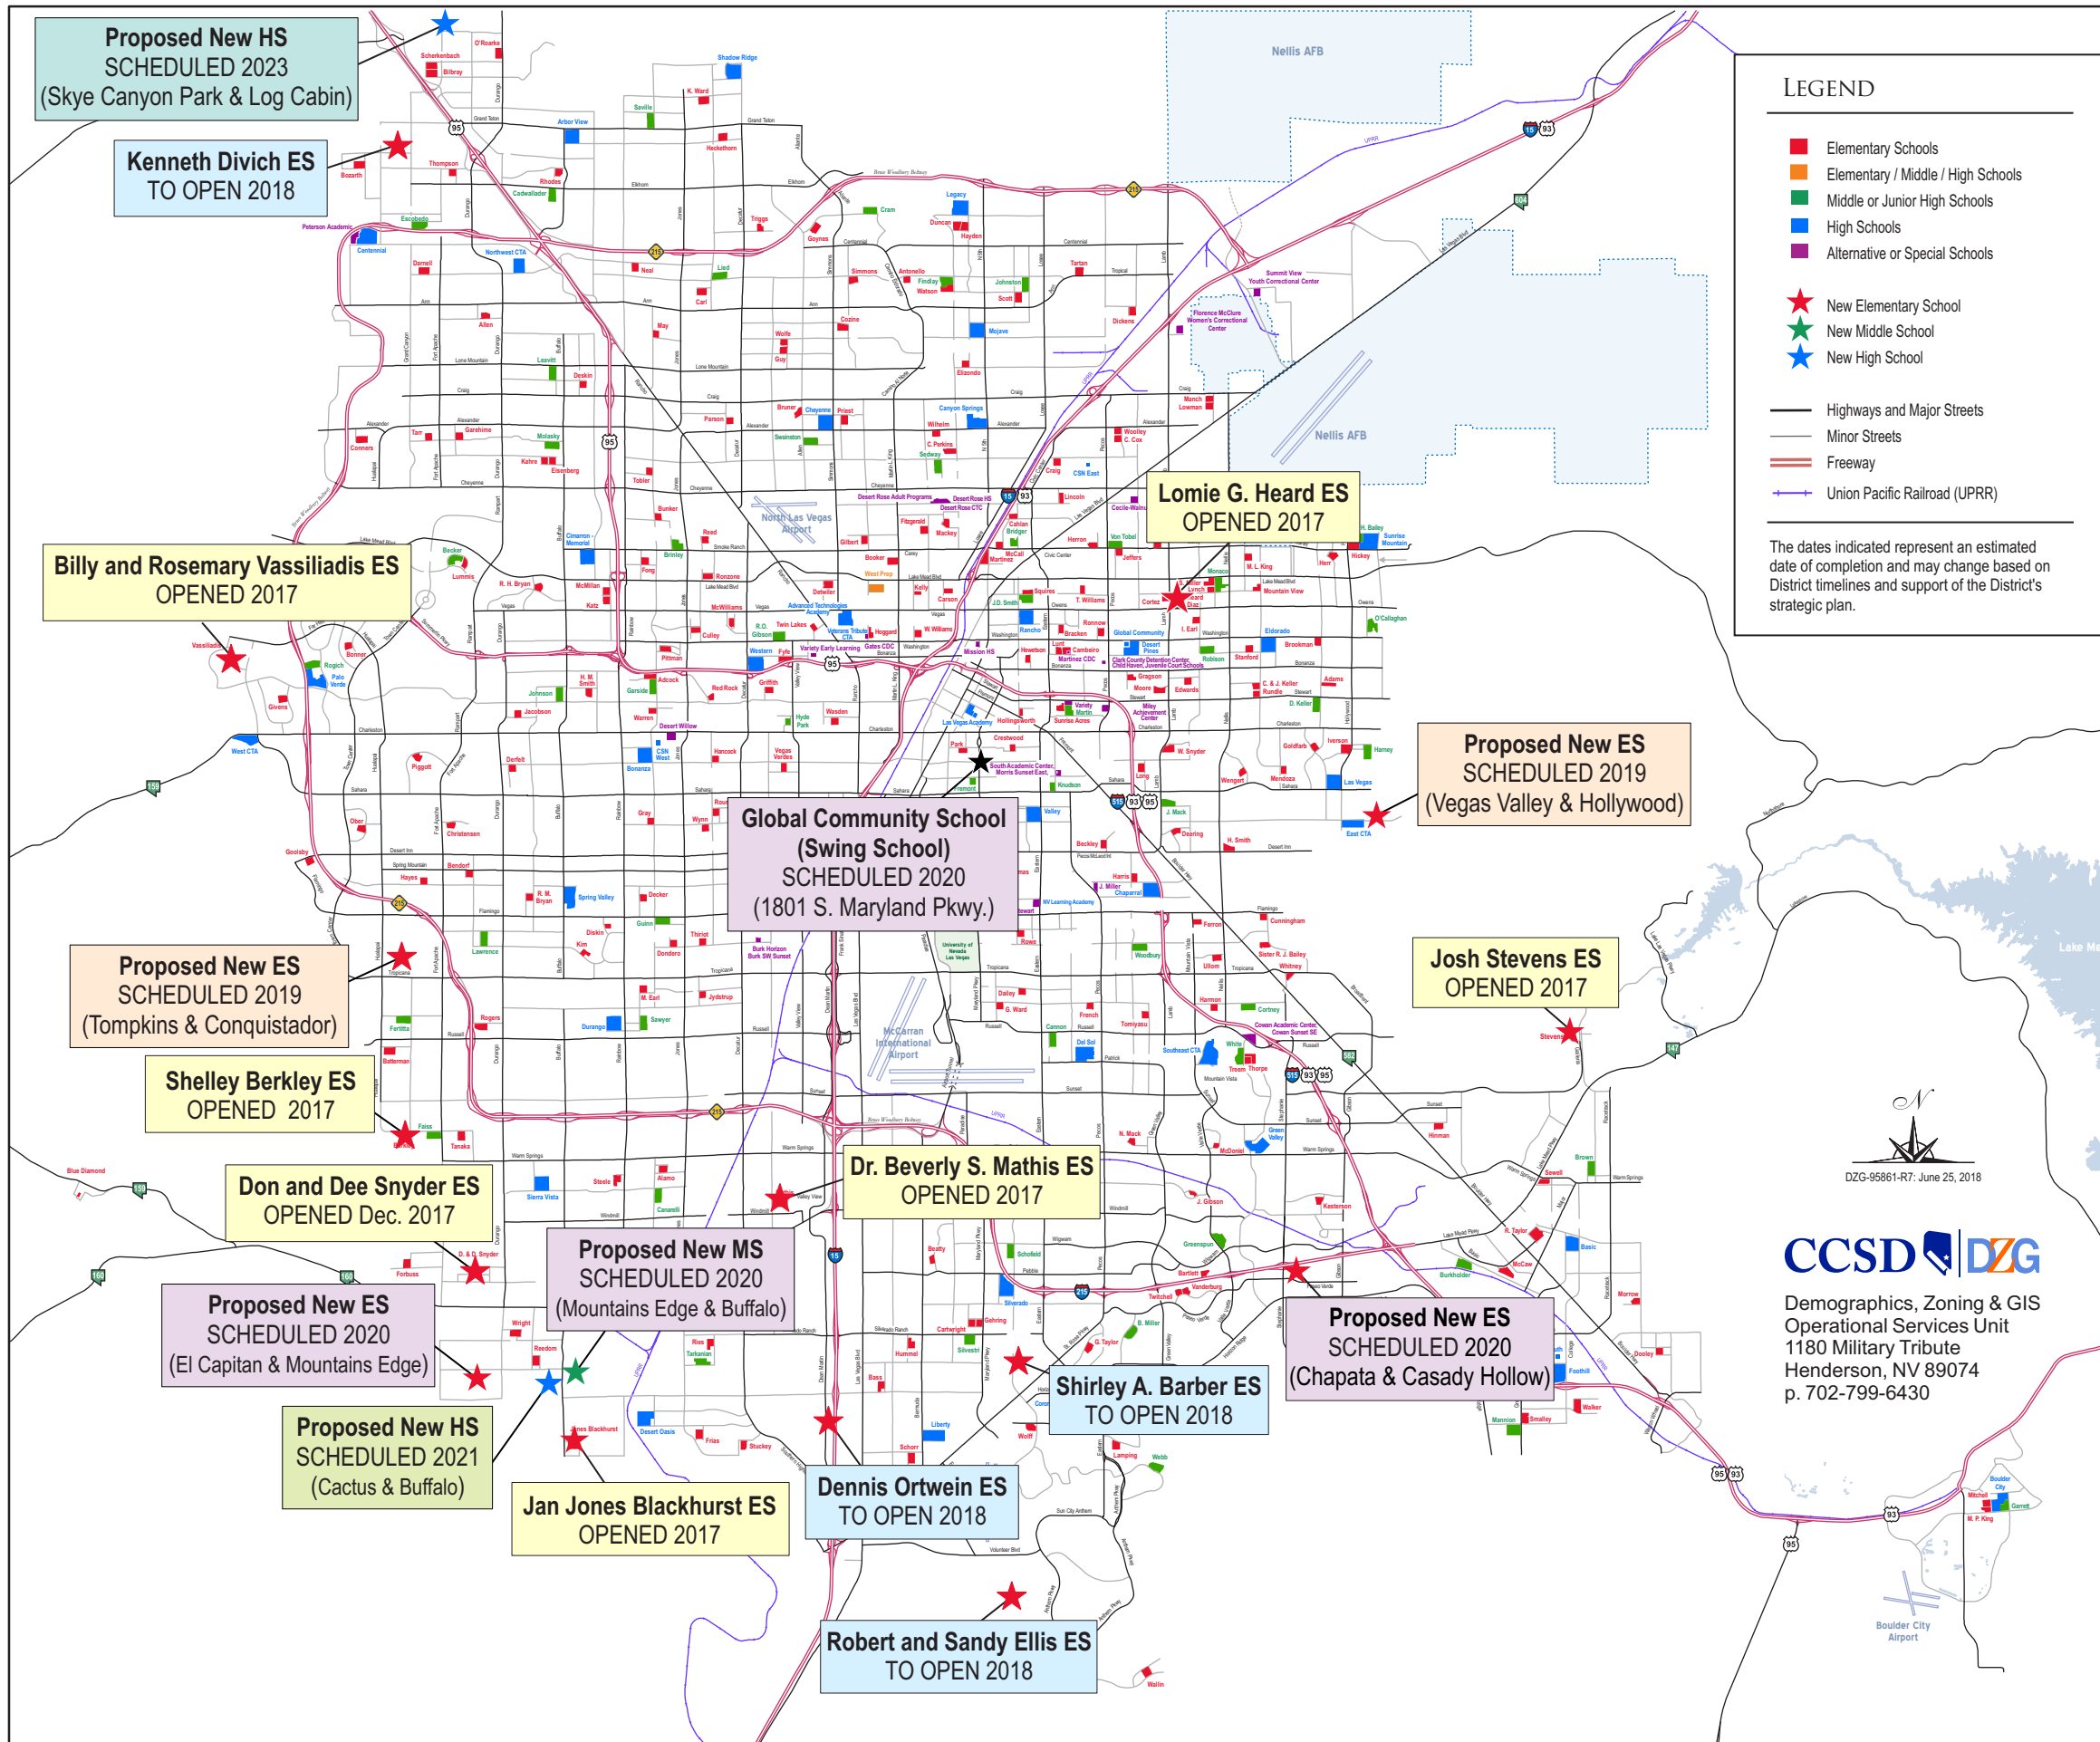

NEW SCHOOL SCHEDULE

2015 CAPITAL IMPROVEMENT PROGRAM

CLARK COUNTY SCHOOL DISTRICT

NEW SCHOOLS OPENED IN 2017

- **Shelley Berkley ES**
  9850 Copper Edge Rd., Las Vegas, NV 89148
- **Lomie G. Heard ES, A Marzano Academy**
  4497 Kell Lane, Las Vegas, NV 89110
- **Jan Jones Blackhurst ES**
  11141 S. Pioneer Way, Las Vegas, NV 89179
- **Dr. Beverly S. Mathis ES**
  7950 Arville St., Las Vegas, NV 89139
- **Don and Dee Snyder ES (Open Dec. 2017)**
  8951 W. Ford Ave., Las Vegas, NV 89148
- **Josh Stevens ES**
  550 Dave Wood Circle, Henderson, NV 89011
- **Billy and Rosemary Vassiliadis ES**
  215 Antelope Ridge Dr., Las Vegas, NV 89138

NEW SCHOOLS TO OPEN 2018

- **Shirley A. Barber ES**
  2002 Dave Street, Las Vegas 89183
- **Kenneth Divich ES**
  9851 Donald Nelson Avenue, Las Vegas 89149
- **Robert and Sandy Ellis ES**
  3200 Artella Avenue, Henderson 89044
- **Dennis Ortwein ES**
  10926 Dean Martin Drive, Las Vegas 89141

NEW SCHOOLS SCHEDULED TO OPEN 2019

- **(Name) ES - New School**
  Tompkins & Conquistador
- **(Name) ES - New School**
  Vegas Valley & Hollywood

NEW SCHOOLS SCHEDULED TO OPEN 2020

- **(Name) ES - New School**
  Chapata & Casady Hollow
- **(Name) ES - New School**
  El Capitan & Mountains Edge
- **(Name) MS - New School**
  Mountains Edge & Buffalo

Global Community School - (Opens as Swing School)
1801 S, Maryland Pkwy., Las Vegas 89104

NEW SCHOOLS SCHEDULED TO OPEN 2021

- **(Name) HS - New School**
  Cactus & Buffalo

NEW SCHOOLS SCHEDULED TO OPEN 2023

- **(Name) HS - New School**
  Skye Canyon Park & Log Cabin

LEGEND

- Elementary Schools
- Elementary / Middle / High Schools
- Middle or Junior High Schools
- High Schools
- Alternative or Special Schools
- New Elementary School
- New Middle School
- New High School
- Highways and Major Streets
- Minor Streets
- Freeway
- Union Pacific Railroad (UPRR)

The dates indicated represent an estimated date of completion and may change based on District timelines and support of the District's strategic plan.

CCSD | DZG
Demographics, Zoning & GIS
Operational Services Unit
1180 Military Tribute
Henderson, NV 89074
p. 702-799-6430