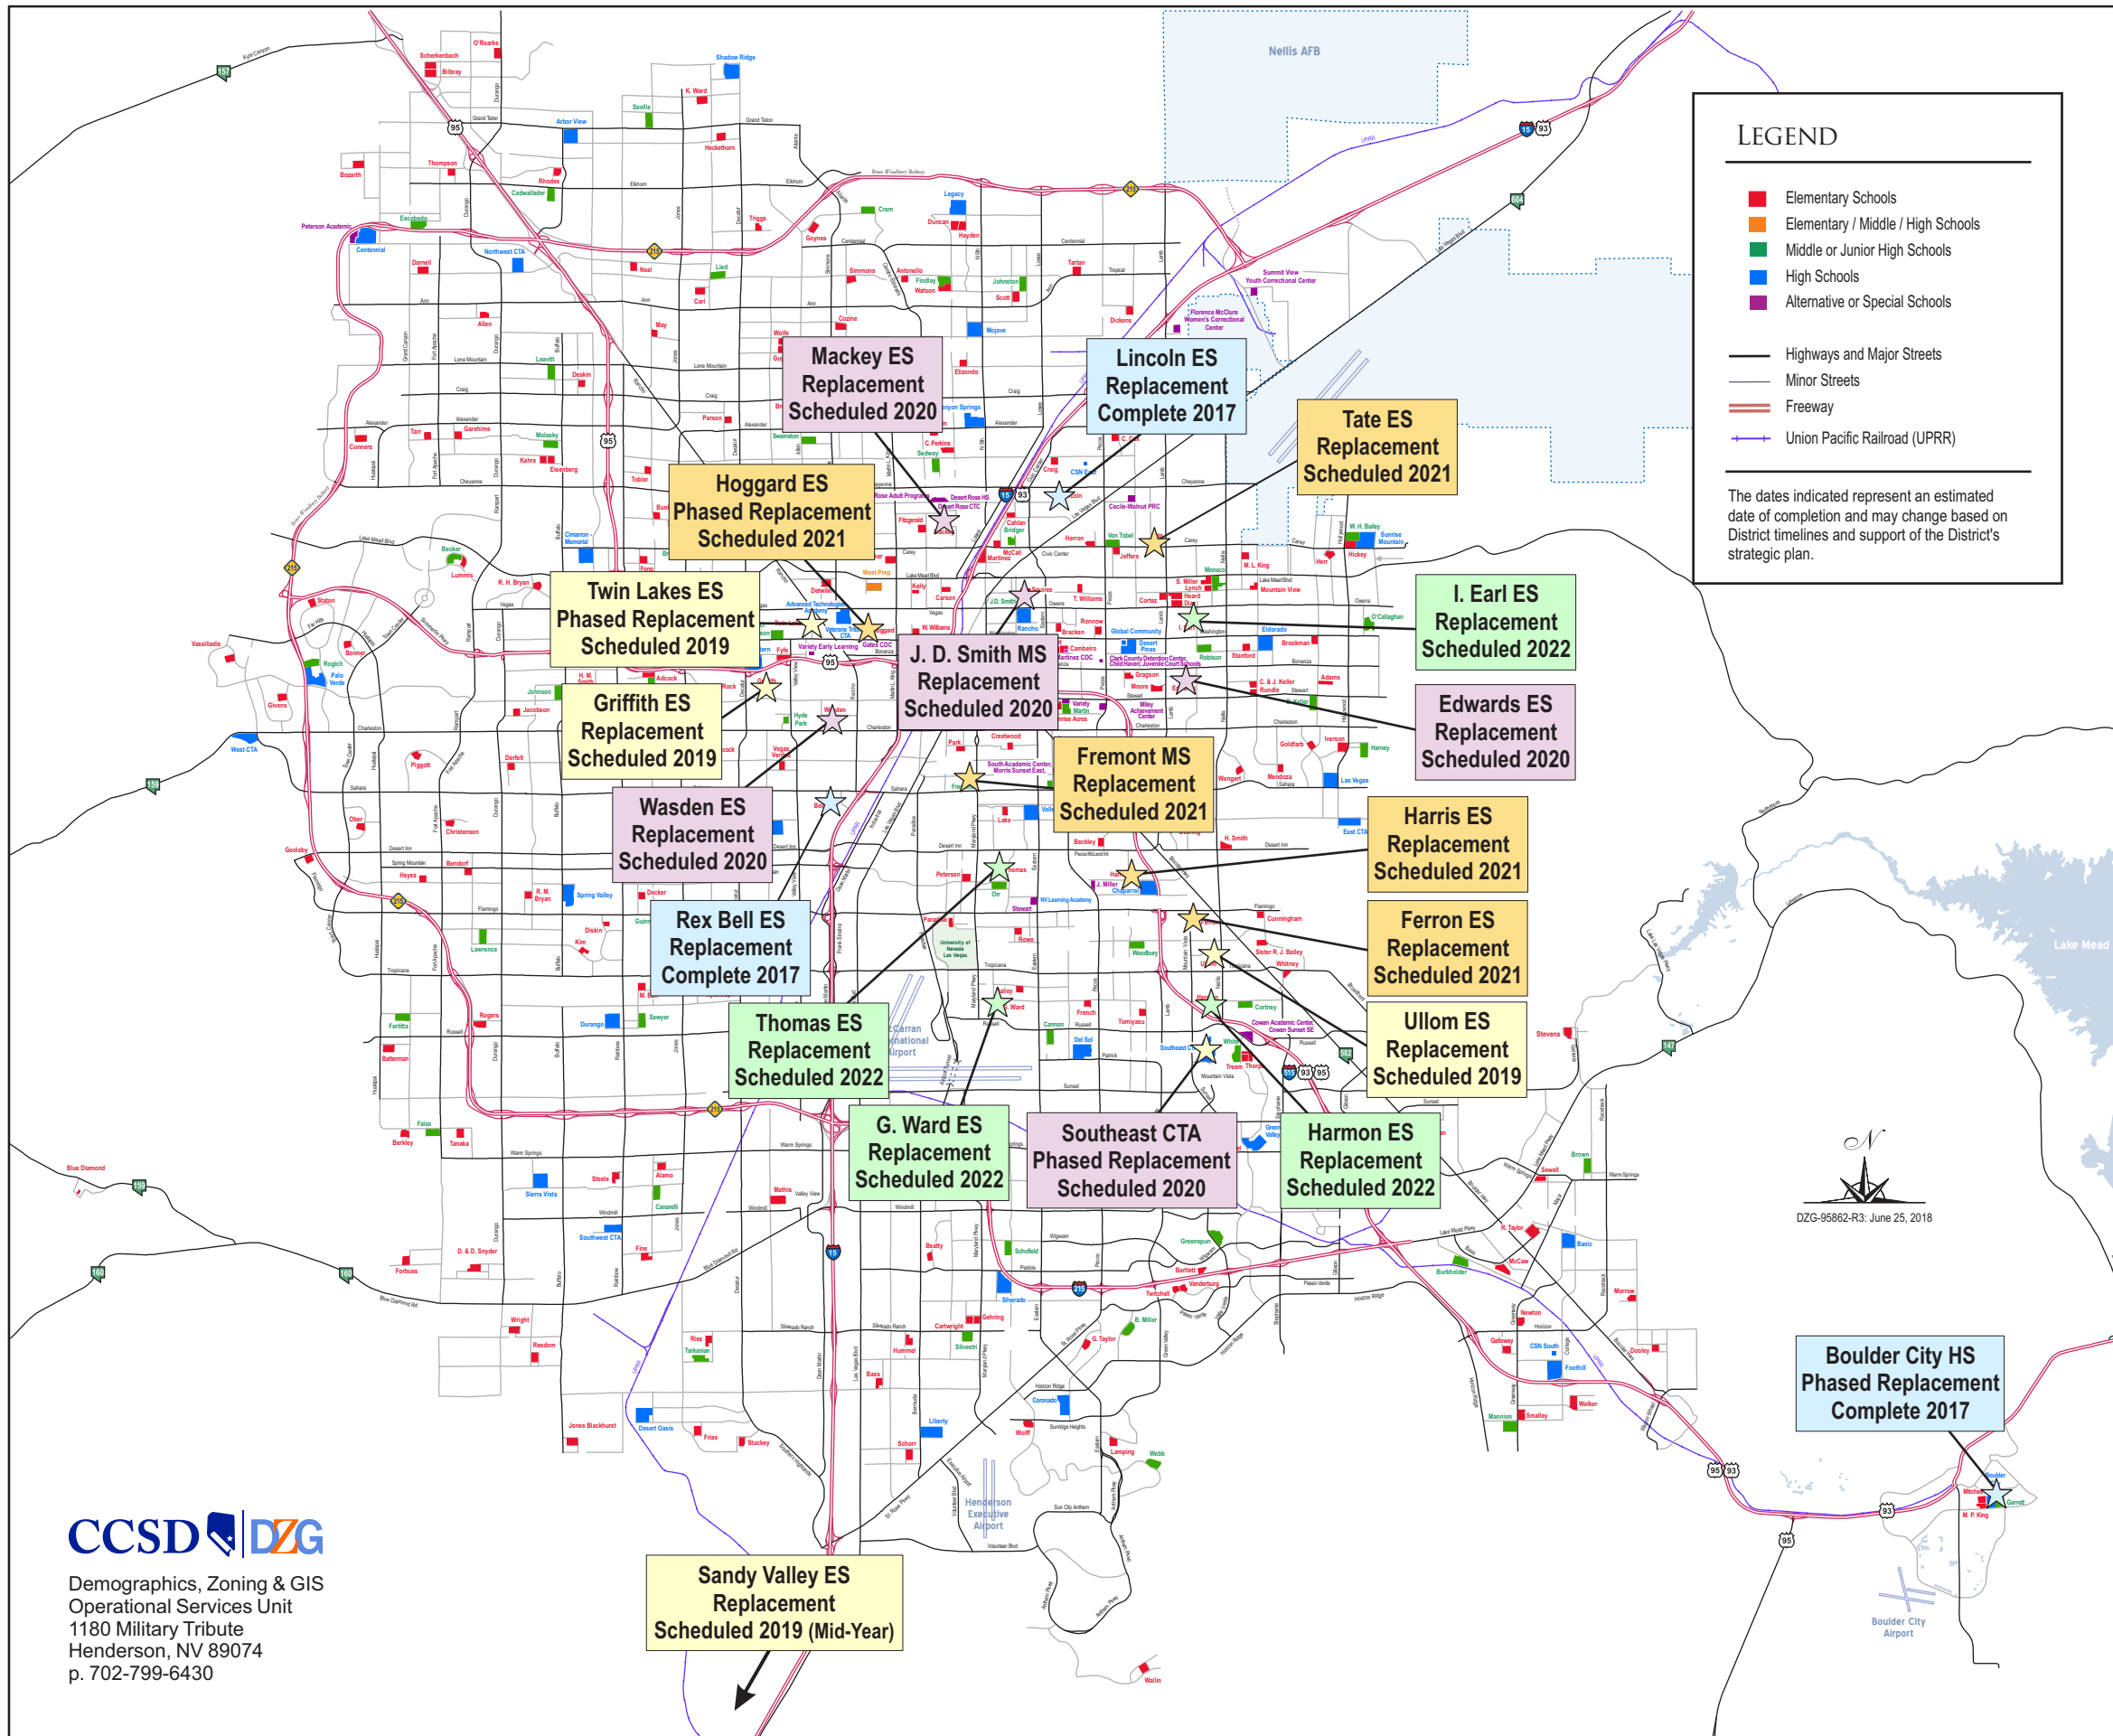

REPLACEMENT SCHOOLS SCHEDULED TO OPEN IN 2019

E. W. Griffith ES
324 Essex Dr., Las Vegas 89107
Sandy Valley ES (Mid-Year)
1420 E. Pearl Ave., Sandy Valley, NV 89019
Twin Lakes ES — (Phased)
1205 Silver Lake Dr., Las Vegas, NV 89108
J. M. Ullom ES
4869 Sun Valley Dr., Las Vegas, NV 89121

REPLACEMENT SCHOOLS SCHEDULED TO OPEN IN 2020

Elbert B. Edwards ES
4551 Diamond Head Dr., Las Vegas, NV 89110
Jo Mackey ES
2726 Englestad St., North Las Vegas, NV 89030
Howard Wasden ES
2831 Palomino Lane, Las Vegas, NV 89107

J. D. Smith MS
1301 E. Tonopah Ave., North Las Vegas, NV 89030

Southeast Career & Technical Academy — (Phased)
5710 Mountain Vista St., Las Vegas, NV 89120

REPLACEMENT SCHOOLS SCHEDULED TO OPEN IN 2021

William E. Ferron ES
4200 Mountain Vista St., Las Vegas, NV 89121
George E. Harris ES
3620 S. Sandhill Rd. Las Vegas, NV 89121
Mabel W. Hoggard ES — (Phased)
950 N. Tonopah Dr., Las Vegas, NV 89106
Myrtle Tate ES
2450 Lincoln Rd., Las Vegas, NV 89115

John C. Fremont (K-8 Academy)
1100 E. St. Louis Ave., Las Vegas, NV 89104

REPLACEMENT SCHOOLS SCHEDULED TO OPEN IN 2022

Ira J. Earl ES
1463 Marion Dr., Las Vegas, NV 89110
Harley Harmon ES
5351 S. Hillsboro Lane, Las Vegas, NV 89120
Ruby S. Thomas ES
1560 E. Cherokee Lane, Las Vegas, NV 89169
Gene Ward ES
1555 E. Hacienda Ave., Las Vegas, NV 89119

Demographics, Zoning & GIS
Operational Services Unit
1180 Military Tribute
Henderson, NV 89074
p. 702-799-6430