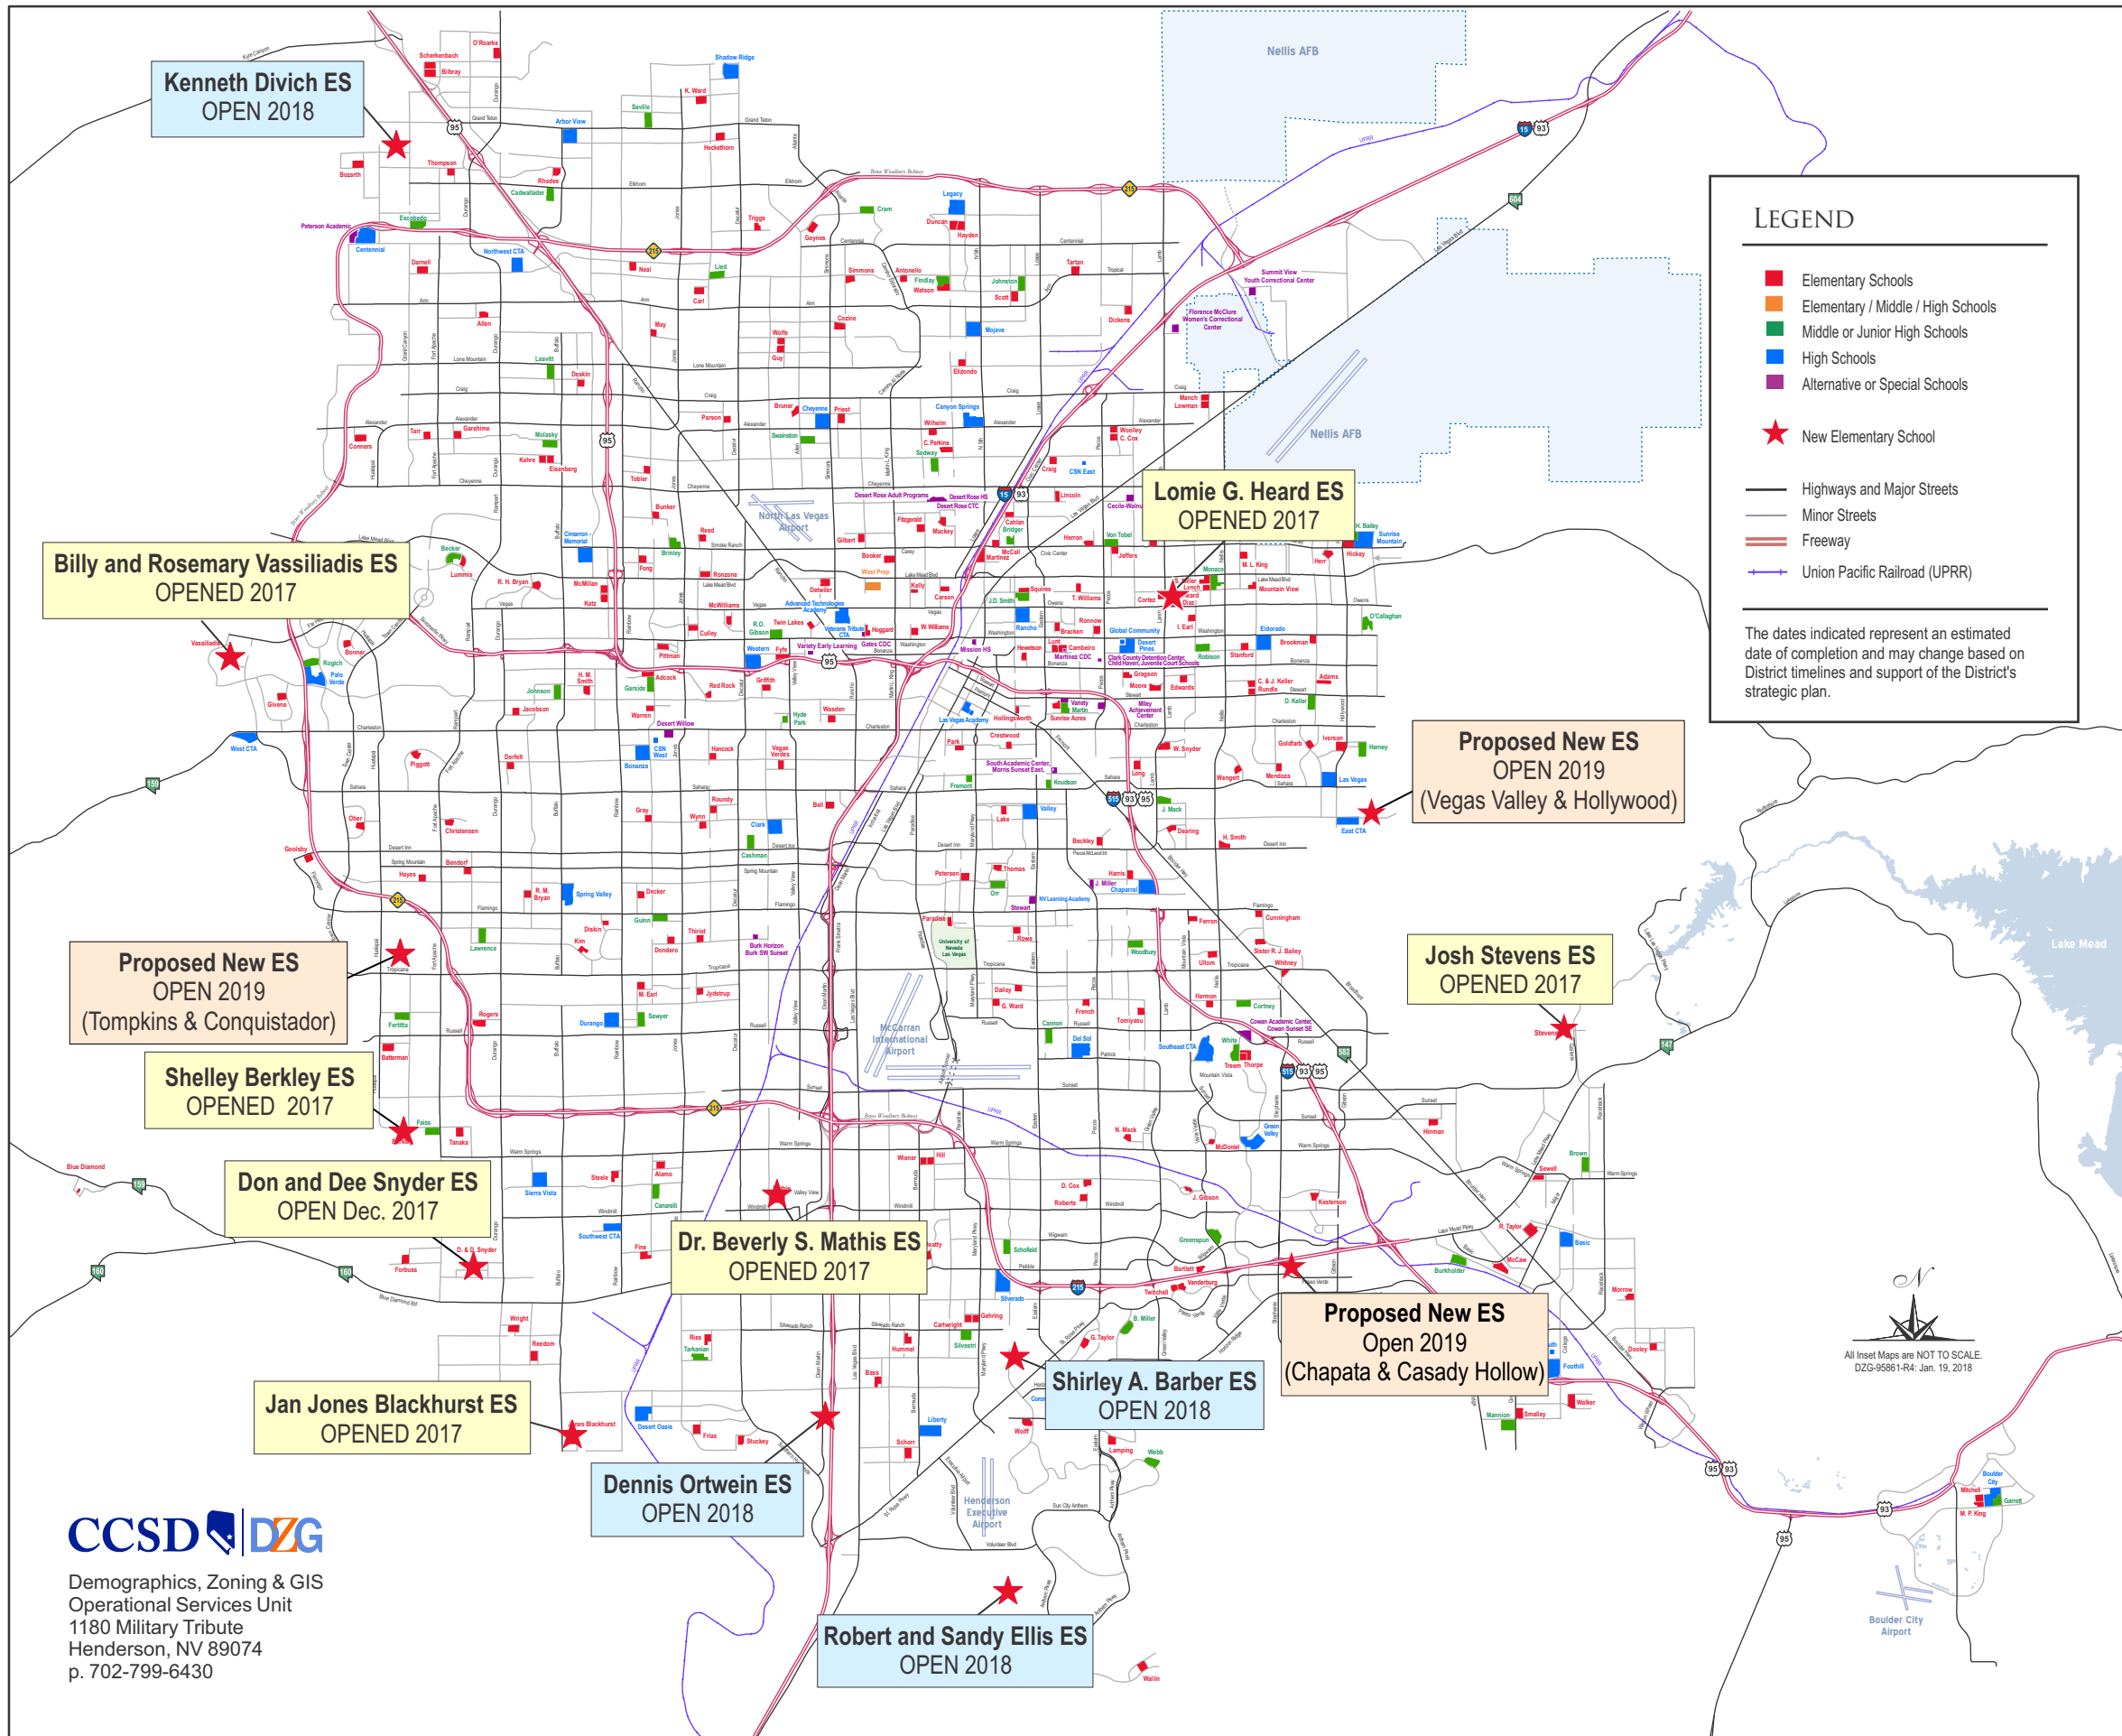

NEW SCHOOL SCHEDULE 2015 CAPITAL IMPROVEMENT PROGRAM

CLARK COUNTY SCHOOL DISTRICT

NEW SCHOOLS OPENED IN 2017

- Shelley Berkley ES**
9850 Copper Edge Rd., Las Vegas, NV 89148
- Lomie G. Heard ES, A Marzano Academy**
4497 Kell Lane, Las Vegas, NV 89110
- Jan Jones Blackhurst ES**
11141 S. Pioneer Way, Las Vegas, NV 89179
- Dr. Beverly S. Mathis ES**
7950 Arville St., Las Vegas, NV 89139
- Don and Dee Snyder ES** (Open Dec. 2017)
8951 W. Ford Ave., Las Vegas, NV 89148
- Josh Stevens ES**
550 Dave Wood Circle, Henderson, NV 89011
- Billy and Rosemary Vassiliadis ES**
215 Antelope Ridge Dr., Las Vegas, NV 89138

NEW SCHOOLS TO OPEN 2018

- Shirley A. Barber ES** (New School)
2002 Dave Street, Las Vegas 89183
- Kenneth Divich ES** (New School)
9851 Donald Nelson Avenue, Las Vegas 89131
- Robert and Sandy Ellis ES** (New School)
3200 Artella Avenue, Henderson 89044
- Dennis Ortwein ES** (New School)
10926 Dean Martin Drive, Las Vegas 89141

NEW SCHOOLS TO OPEN 2019

- Chapata & Casady Hollow** (New ES School)
- Tompkins & Conquistador** (New ES School)
- Vegas Valley & Hollywood** (New ES School)

CCSD | DZG
Demographics, Zoning & GIS
Operational Services Unit
1180 Military Tribute
Henderson, NV 89074
p. 702-799-6430